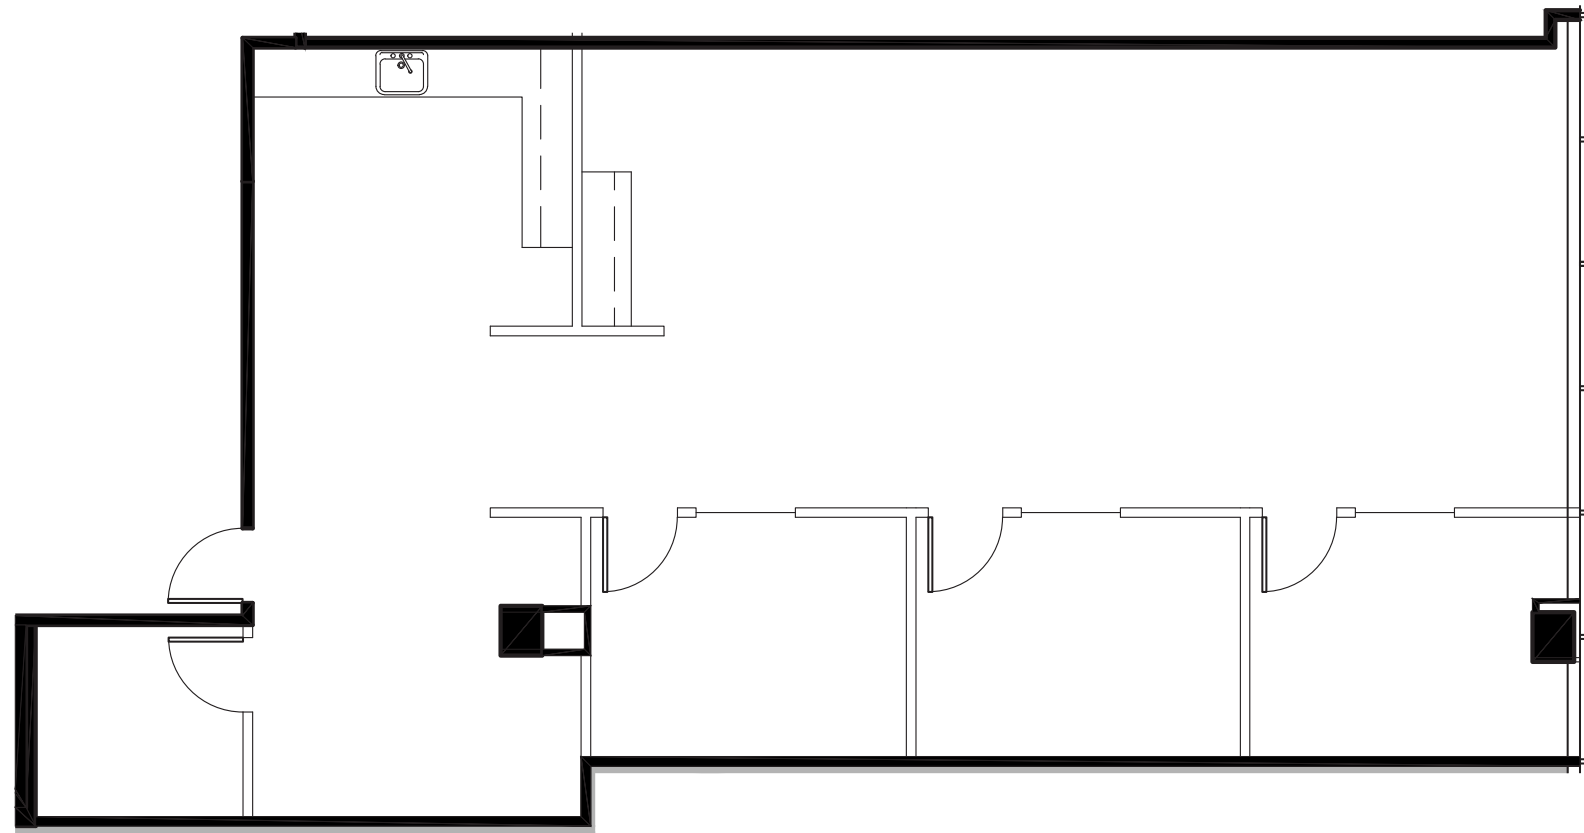

Suite 220 ♦ 1,923 SF

900 ASHWOOD | SPEC SUITES | 03.31.23

Chris Godfrey
Vice President
404 . 865 . 3678
chris.godfrey@avisonyoung.com

Monica Speak
Vice President
404 . 454 . 1904
monica.speak@avisonyoung.com