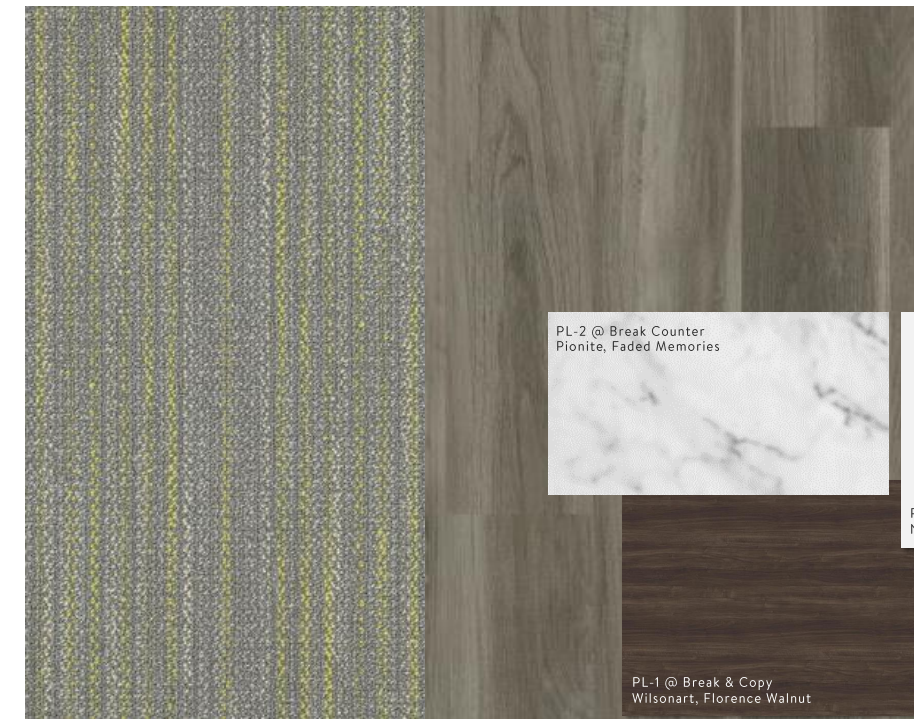

Suite 330 ♦ 5,975 SF

Typical Paint
Pearly White

Accent Paint
(Suite 200)
Backdrop

Accent Paint
(Suite 220)
Parakeet

900 ASHWOOD | SPEC SUITES | 03.31.23

Chris Godfrey
Vice President
404 . 865 . 3678
chris.godfrey@avisonyoung.com