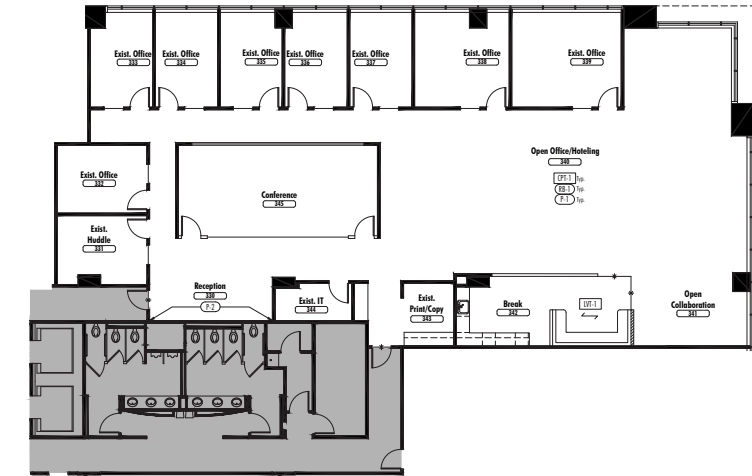

Suite 330 ♦ 5,975 SF

Typical Paint
Pearly White

Accent Paint
(Suite 200)
Backdrop

Accent Paint
(Suite 220)
Parakeet

900 ASHWOOD | SPEC SUITES | 03.31.23

Chris Godfrey
Vice President
404 . 865 . 3678
chris.godfrey@avisonyoung.com