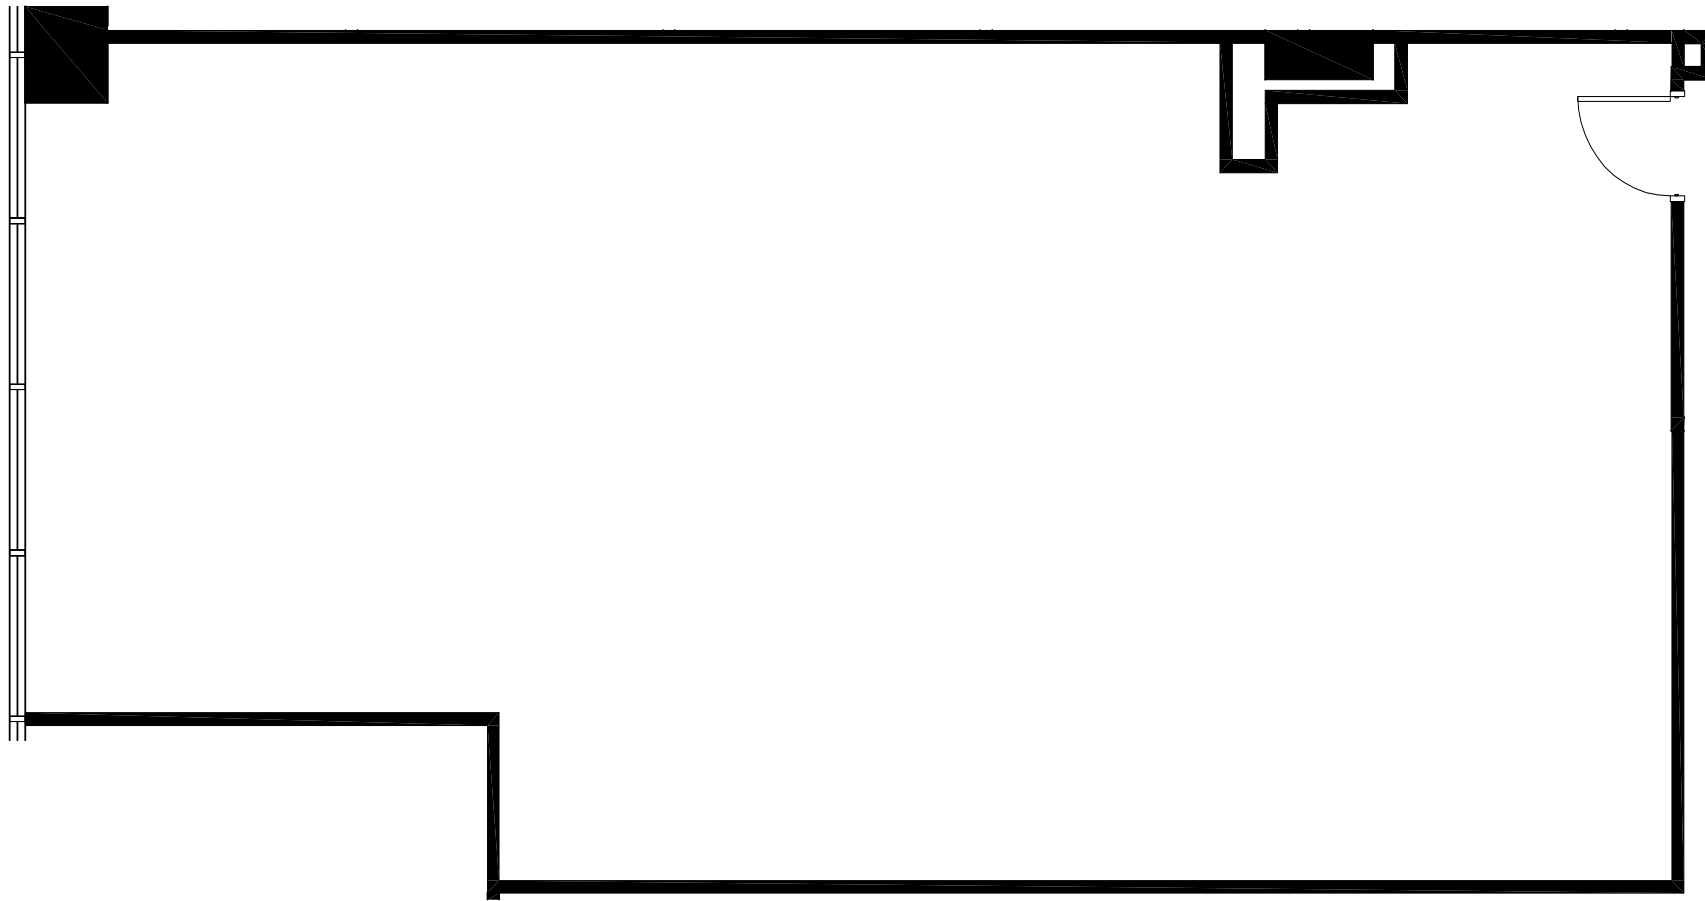

Suite 375 ♦ 1,536 rsf

Key Plan

Kirk Rich, CCIM, SIOR
Principal
770 . 916 . 6112
kirk.rich@avisonyoung.com

Jillian Bailey
Associate
404 . 865 . 3678
jillian.bailey@avisonyoung.com