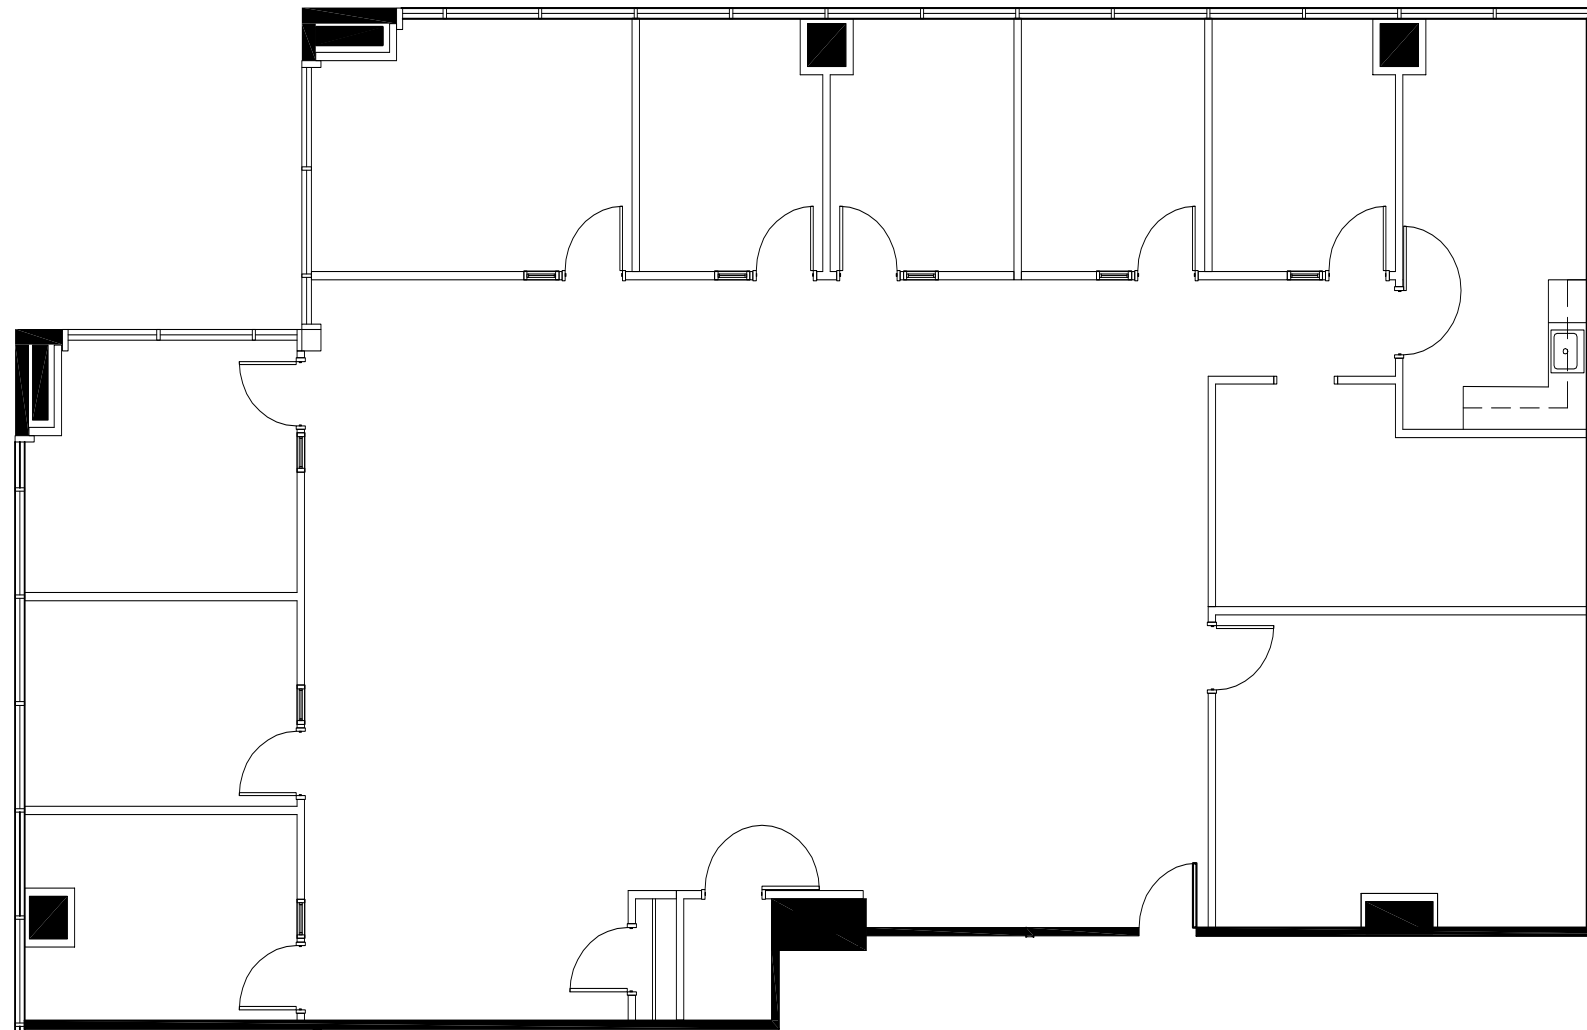

# Suite 170 ♦ 4,001 rsf

Kirk Rich, CCIM, SIOR  
Principal  
770 . 916 . 6112  
kirk.rich@avisonyoung.com

Jillian Bailey  
Associate  
404 . 865 . 3678  
jillian.bailey@avisonyoung.com