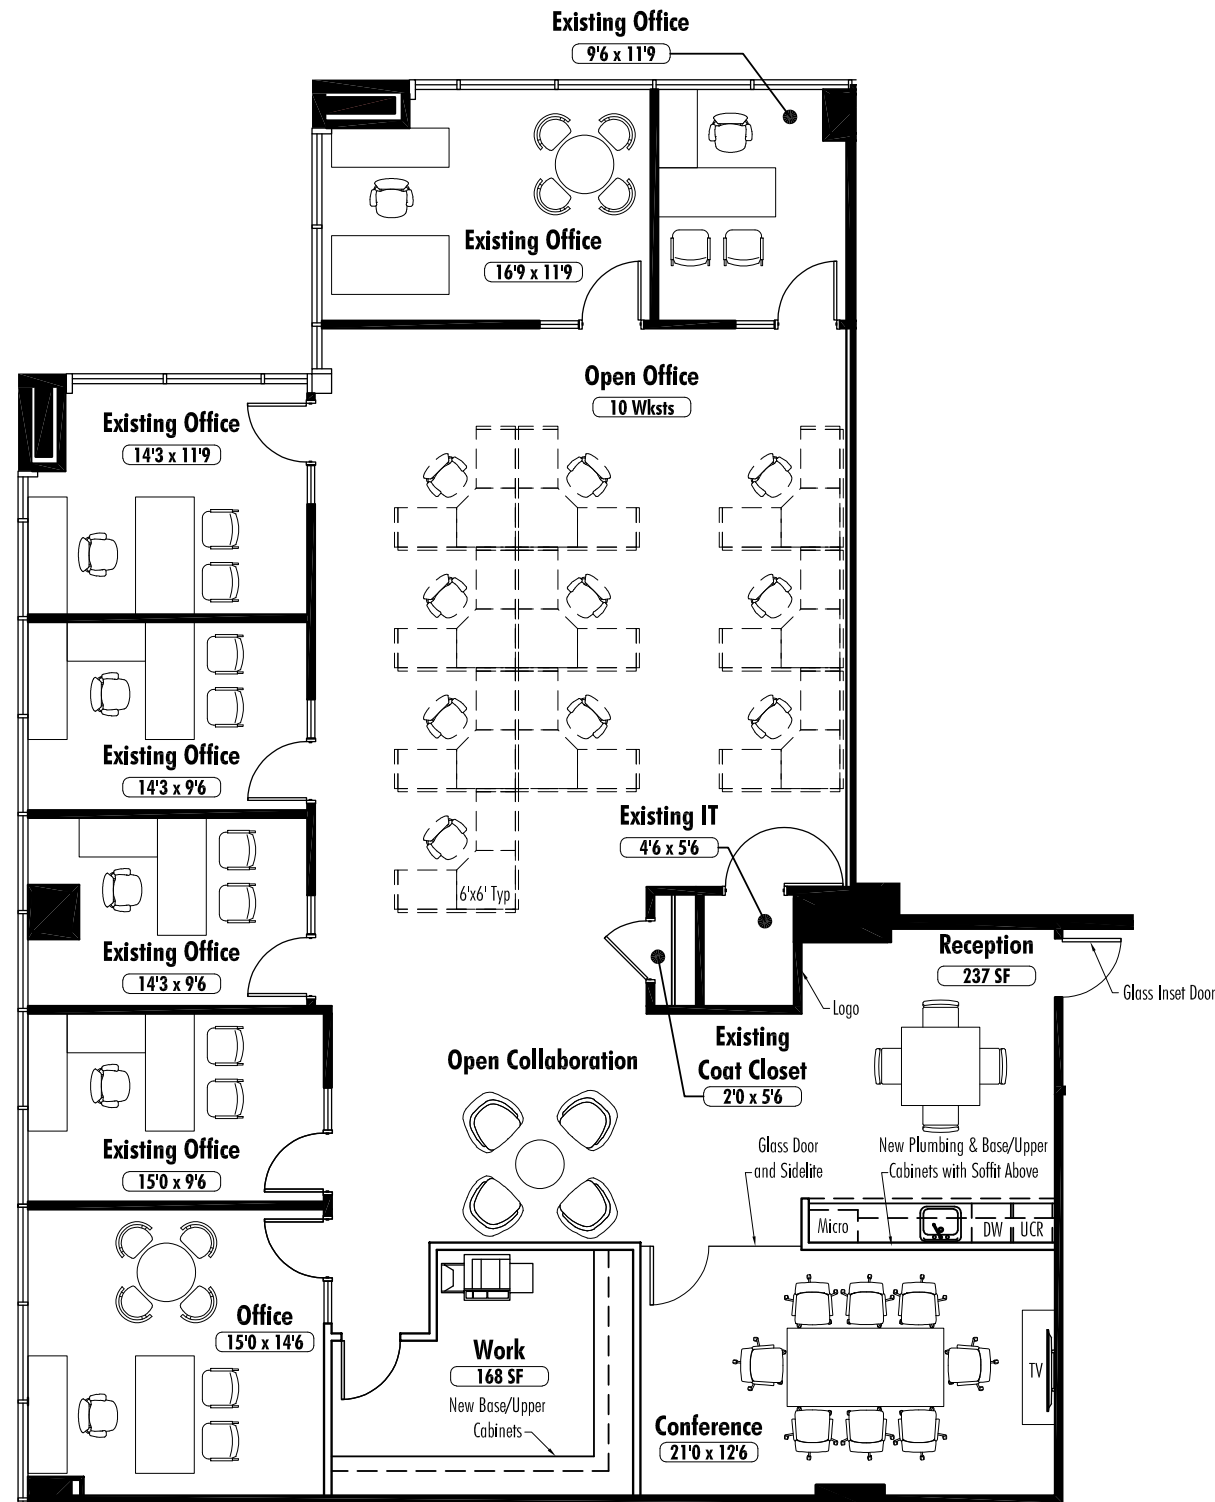

Spec Suite 160

3,621 rsf

Kirk Rich, CCIM, SIOR
Principal
770 . 916 . 6112
kirk.rich@avisonyoung.com

Chris Godfrey
Senior Associate
404 . 865 . 3678
chris.godfrey@avisonyoung.com