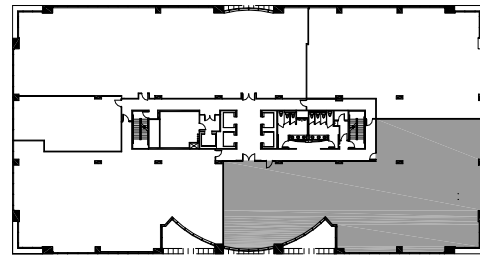

Suite 300 ♦ 7,225 rsf

Key Plan

Kirk Rich, CCIM, SIOR
Principal, Agency Leasing Group
770 . 916 . 6112
kirk.rich@avisonyoung.com

Chris Godfrey
Senior Associate, Agency Leasing Group
404 . 865 . 3678
chris.godfrey@avisonyoung.com