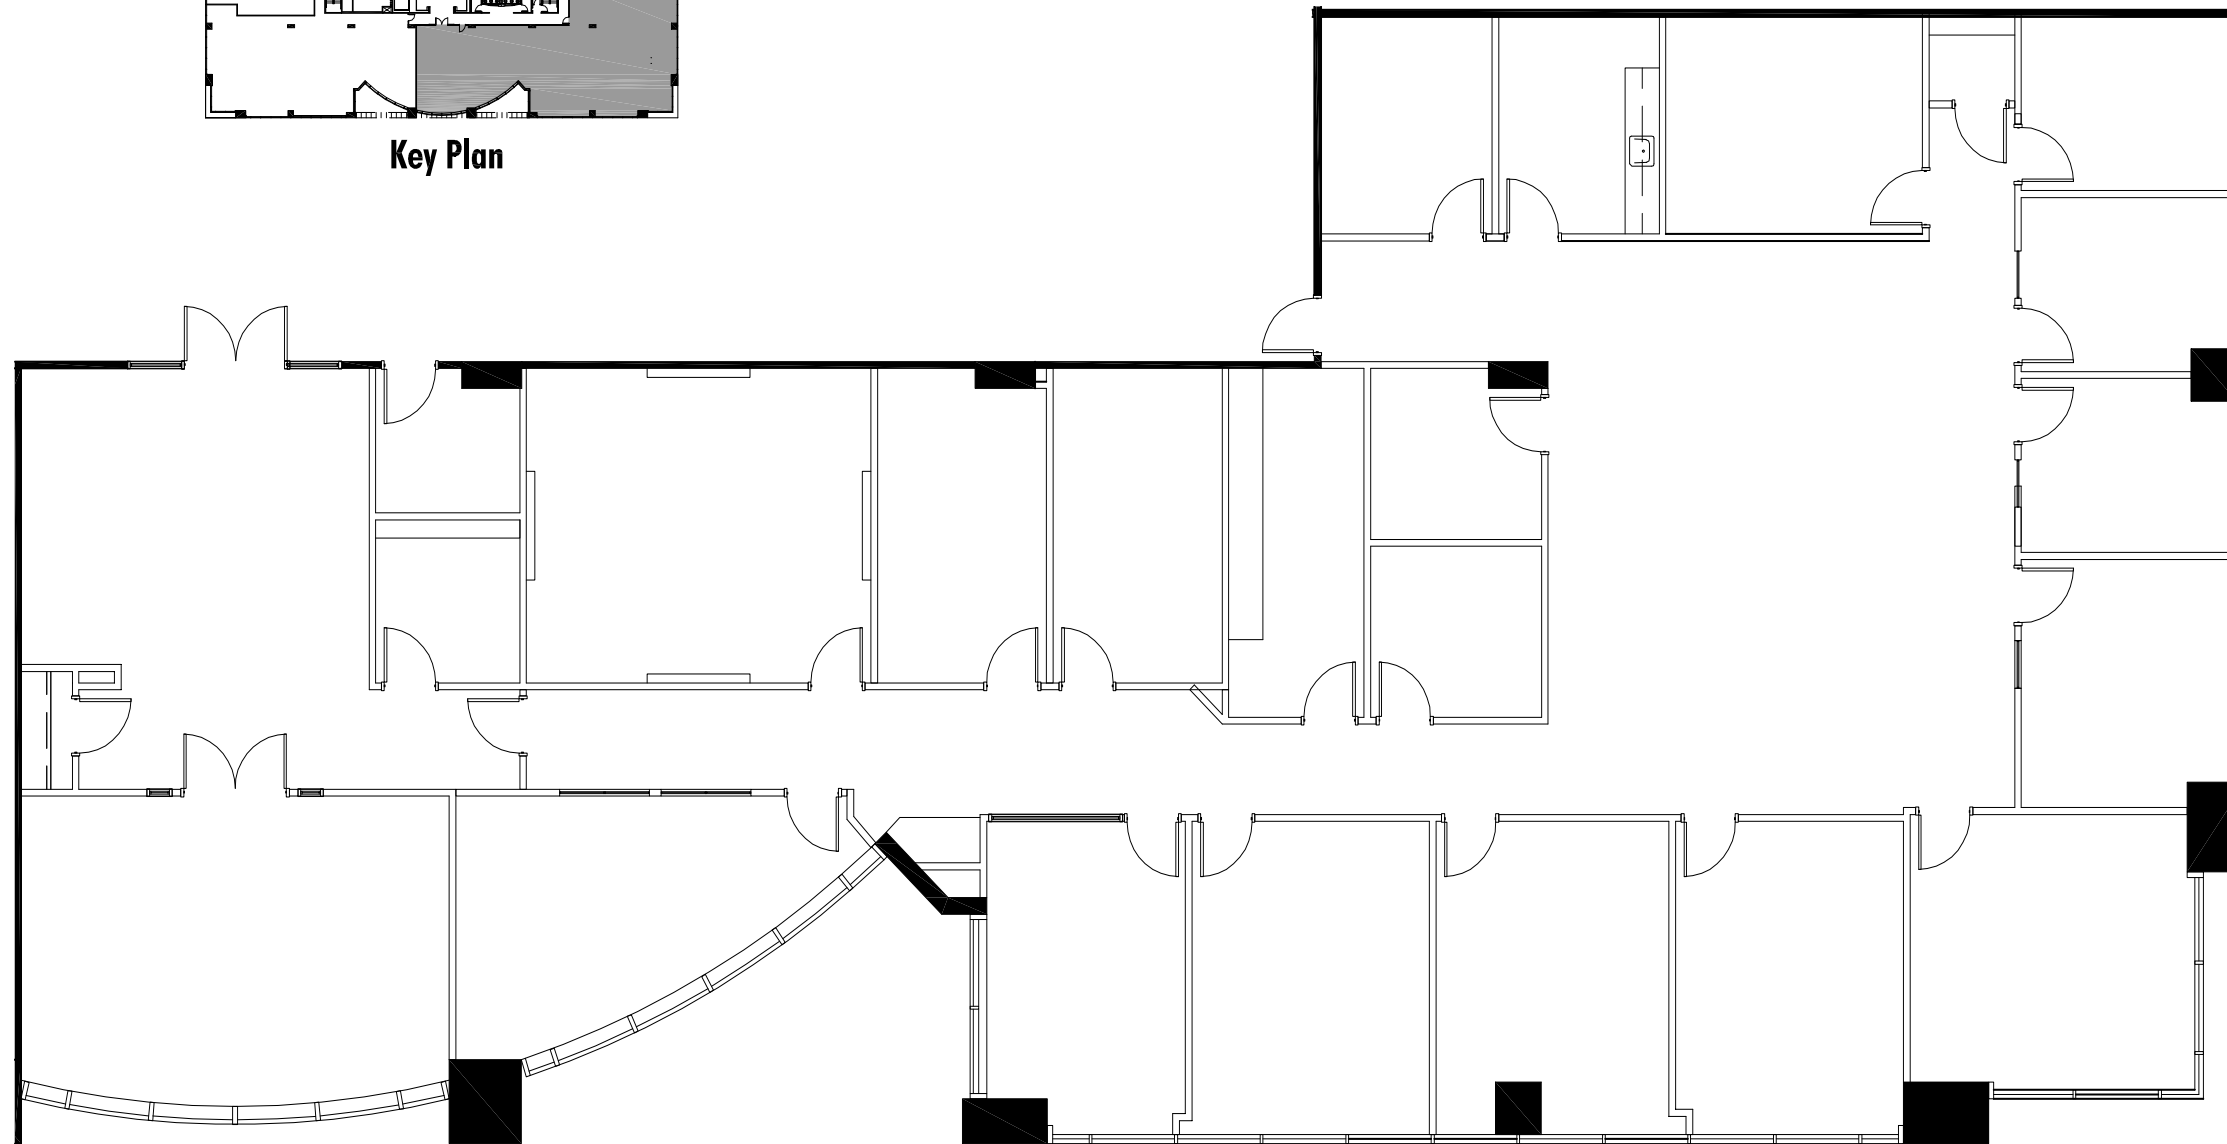

Suite 300 ♦ 7,225 rsf

Key Plan

Kirk Rich, CCIM, SIOR
Principal, Agency Leasing Group
770 . 916 . 6112
kirk.rich@avisonyoung.com

Chris Godfrey
Senior Associate, Agency Leasing Group
404 . 865 . 3678
chris.godfrey@avisonyoung.com