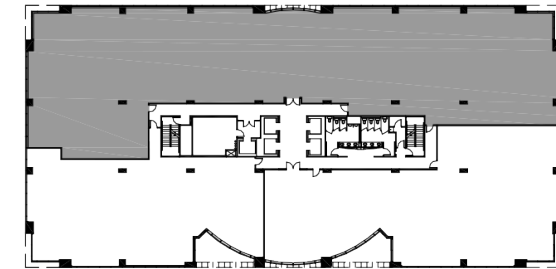

9·0·0
Ashwood

Suite 340 ♦ 13,693 rsf

Key Plan

Kirk Rich, CCIM, SIOR
Principal, Agency Leasing Group
770 . 916 . 6112
kirk.rich@avisonyoung.com

Chris Godfrey
Senior Associate, Agency Leasing Group
404 . 865 . 3678
chris.godfrey@avisonyoung.com