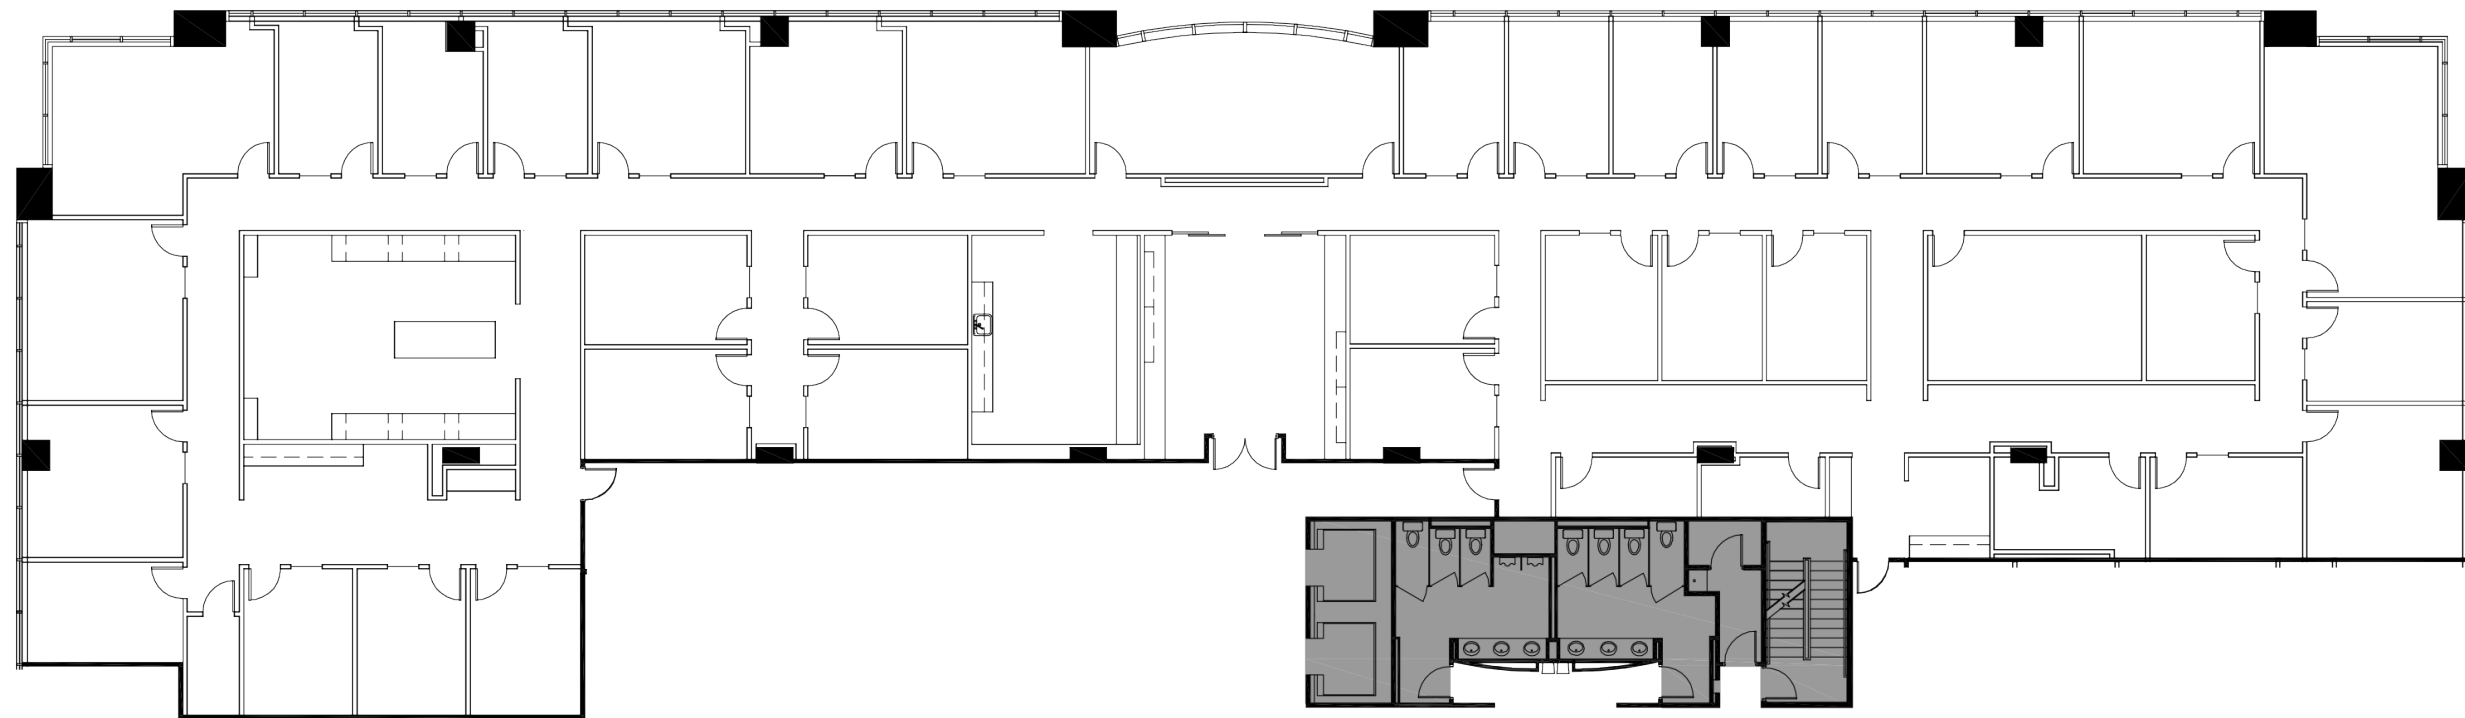

9·0·0
Ashwood

Suite 340 ♦ 13,693 rsf

Key Plan

Kirk Rich, CCIM, SIOR
Principal, Agency Leasing Group
770 . 916 . 6112
kirk.rich@avisonyoung.com

Chris Godfrey
Senior Associate, Agency Leasing Group
404 . 865 . 3678
chris.godfrey@avisonyoung.com