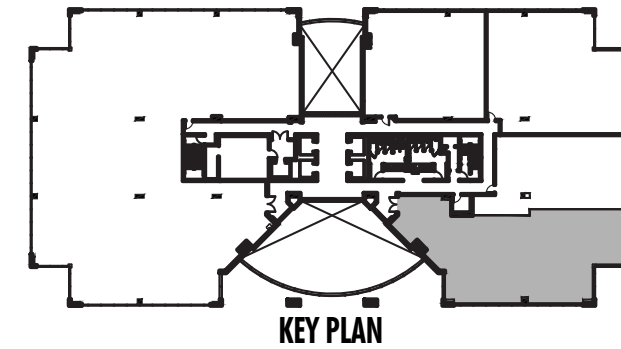

# Suite 200 ♦ 3,317 SF

900 ASHWOOD | SPEC SUITES | 03.31.23

Chris Godfrey  
Vice President  
404 . 865 . 3678  
chris.godfrey@avisonyoung.com

Monica Speak  
Vice President  
404 . 454 . 1904  
monica.speak@avisonyoung.com