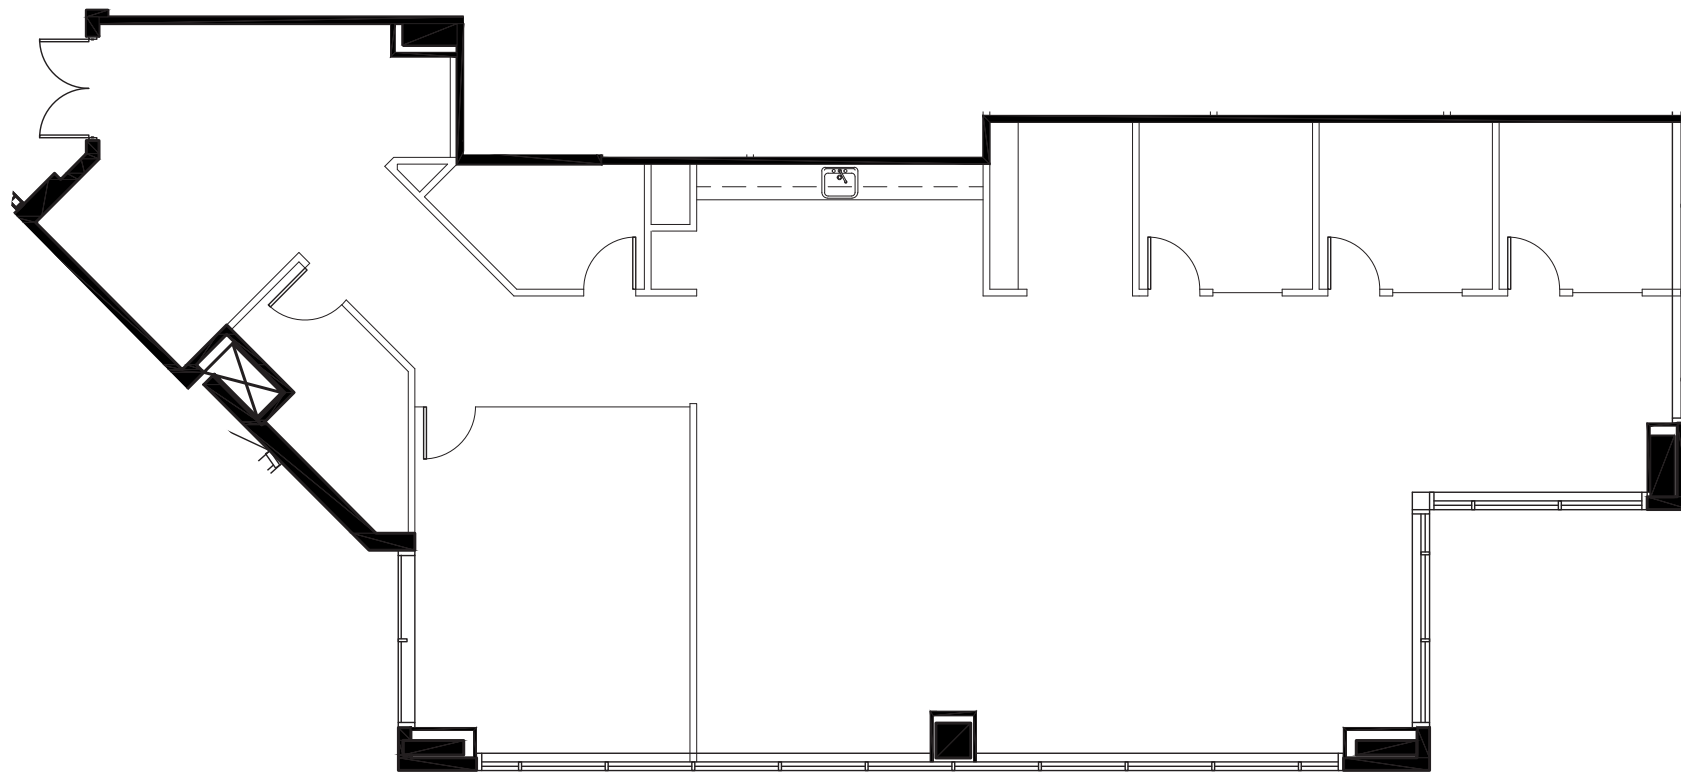

# Suite 200 ♦ 3,317 SF

900 ASHWOOD | SPEC SUITES | 03.31.23

Chris Godfrey  
Vice President  
404 . 865 . 3678  
chris.godfrey@avisonyoung.com

Monica Speak  
Vice President  
404 . 454 . 1904  
monica.speak@avisonyoung.com