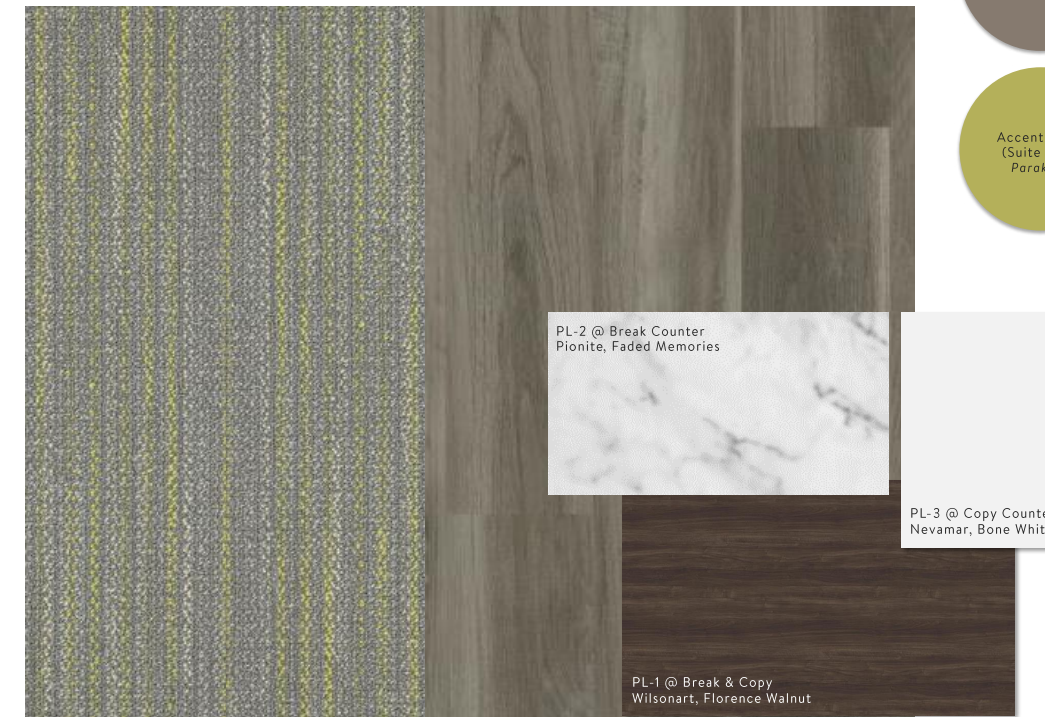

# Suite 200 ♦ 3,317 SF

900 ASHWOOD | SPEC SUITES | 03.31.23

Chris Godfrey  
Vice President  
404 . 865 . 3678  
chris.godfrey@avisonyoung.com

Monica Speak  
Vice President  
404 . 454 . 1904  
monica.speak@avisonyoung.com