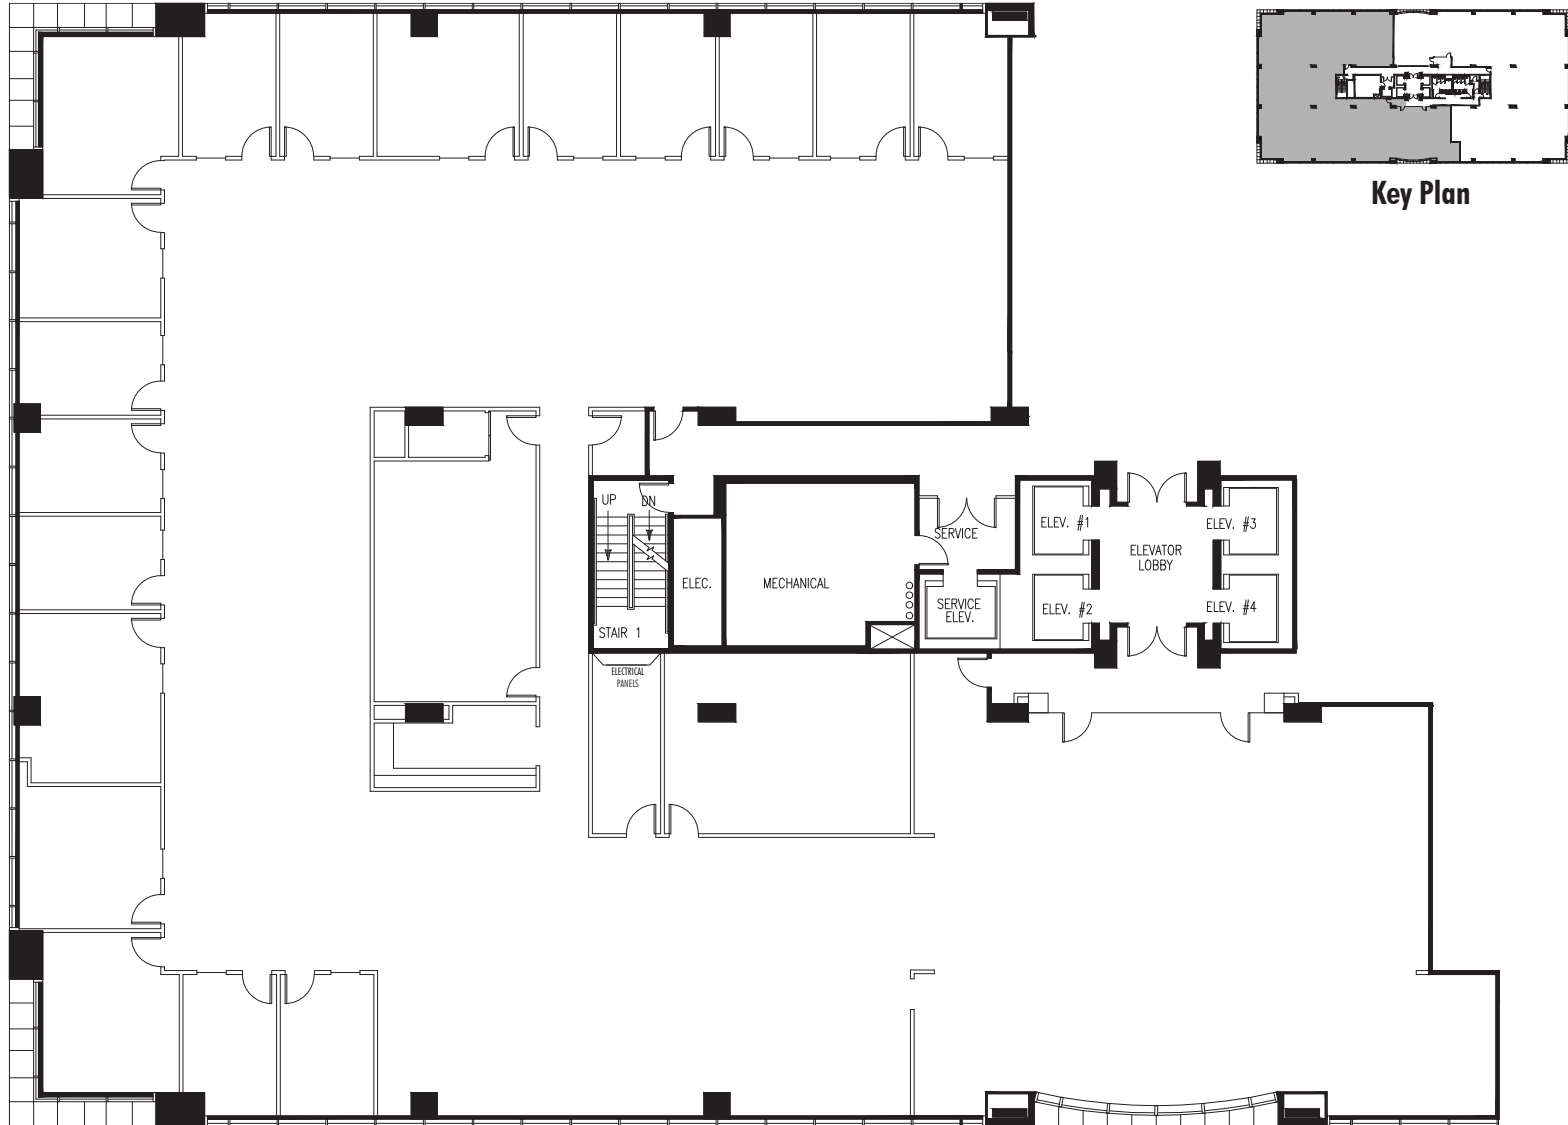

9·0·0
Ashwood

Suite 500 ♦ 14,133 SF

Chris Godfrey
Principal
404 . 865 . 3678
chris.godfrey@avisonyoung.com

Monica Speak
Vice President
404 . 454 . 1904
monica.speak@avisonyoung.com

Kirk Rich, CCIM, SIOR
Principal
770 . 916 . 6112
kirk.rich@avisonyoung.com