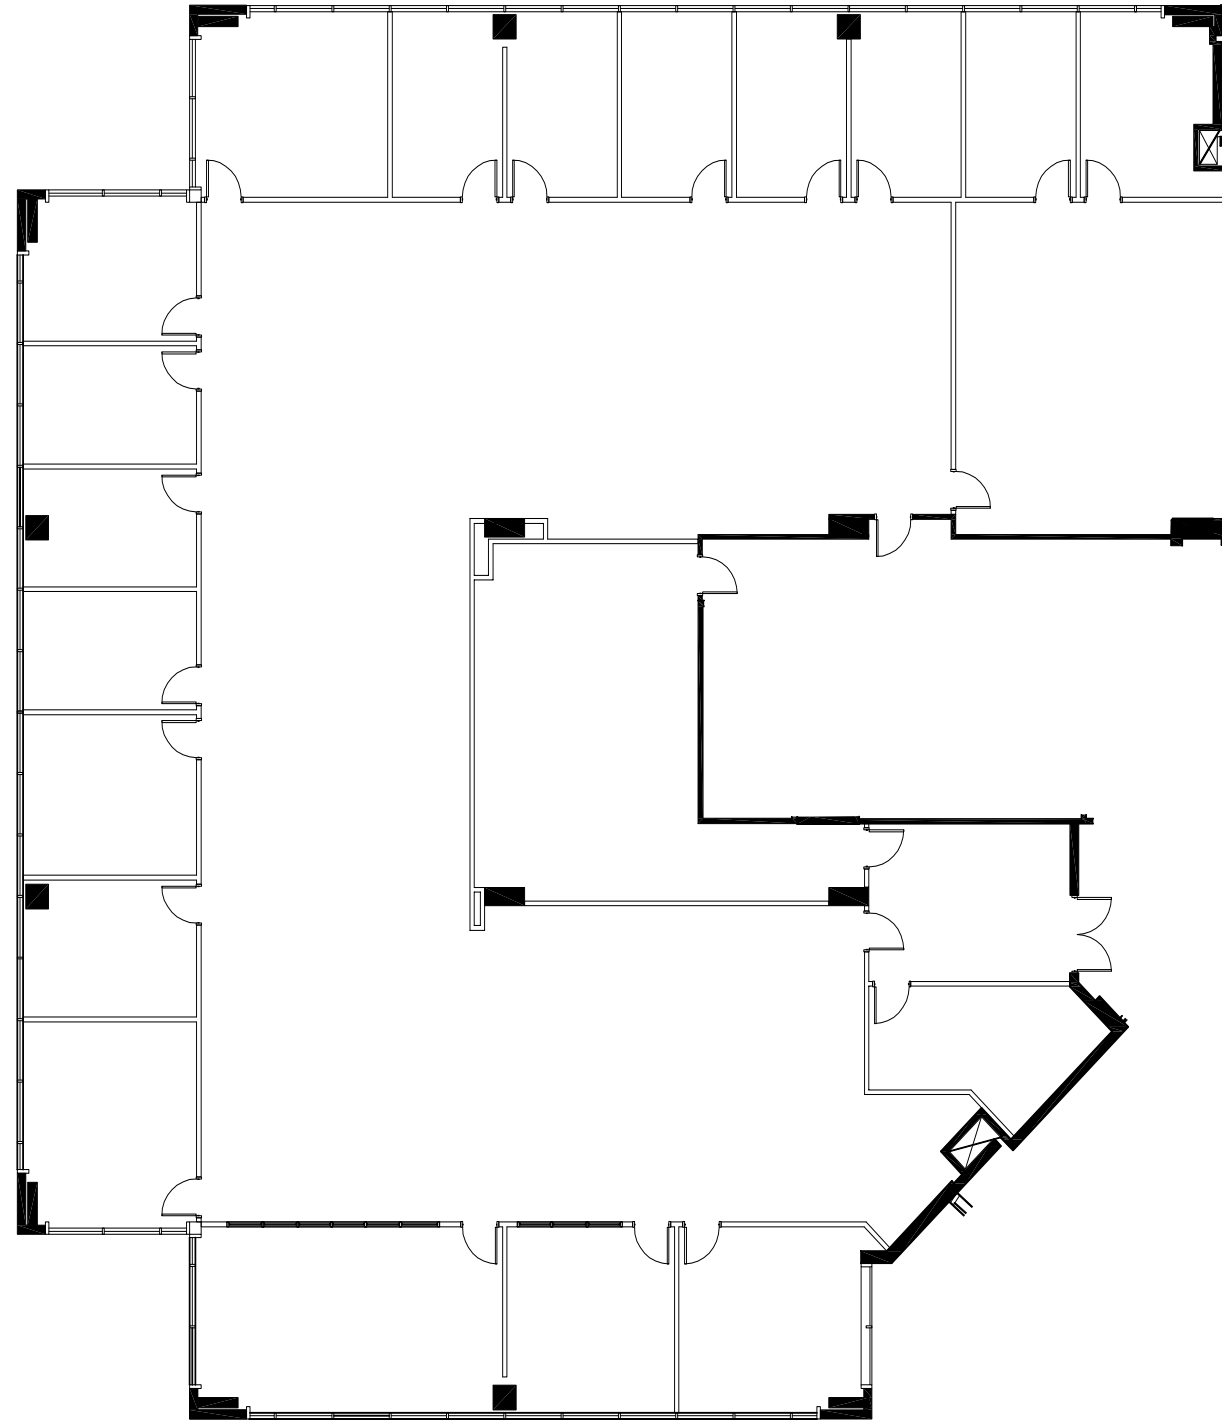

# Suite 260

10,300 rsf

Key Plan

Kirk Rich, CCIM, SIOR  
Principal, Agency Leasing Group  
770 . 916 . 6112  
kirk.rich@avisonyoung.com

Chris Godfrey  
Senior Associate, Agency Leasing Group  
404 . 865 . 3678  
chris.godfrey@avisonyoung.com