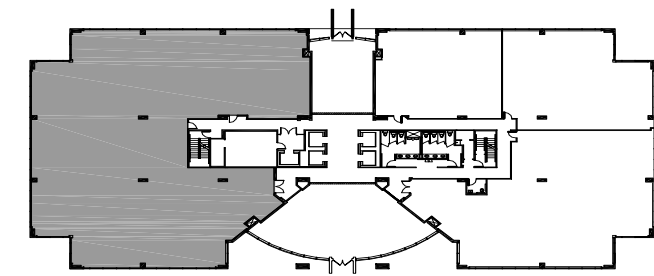

# Suite 260

10,300 rsf

Key Plan

Kirk Rich, CCIM, SIOR  
Principal, Agency Leasing Group  
770 . 916 . 6112  
kirk.rich@avisonyoung.com

Chris Godfrey  
Senior Associate, Agency Leasing Group  
404 . 865 . 3678  
chris.godfrey@avisonyoung.com