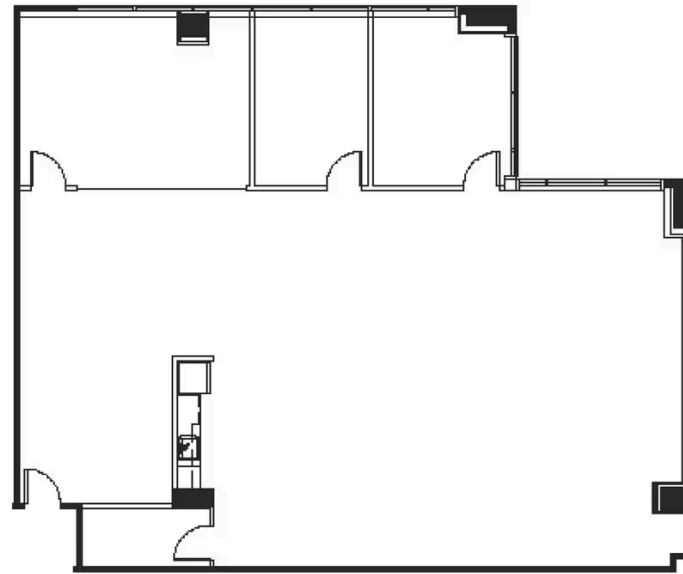

Floor Plan- Partial 2nd Floor, Suite 230 - SPEC: 2,858 SF

9000
Ashwood

Suite 230 ♦ 2,858 SF

Chris Godfrey
Principal
404 . 865 . 3678
chris.godfrey@avisonyoung.com

Monica Speak
Vice President
404 . 454 . 1904
monica.speak@avisonyoung.com